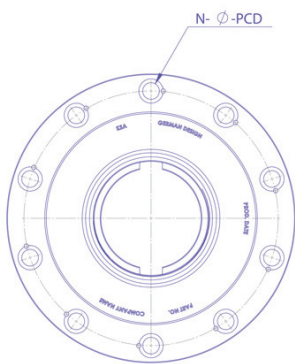

Wheel Hubs

Arabian Axles' Heavy-Duty Wheel hub are designed to be a quality, long-lasting product which contribute with the greater amount of extreme performance.

Wheel Hubs

Wheel Hubs

SN.	PART NAME	PART NO.	A	B	H	a	b	c	j	h	g	PCD	N	Ø
1	WHEEL HUB 9T	60030012	380	280	196.5	M125X3	110	130	60.5	53.5	20	335	10	22
2	WHEEL HUB 10-12T	327248320	337	290	220	M125X3	120	150	74	57	23	335	10	22
3	WHEEL HUB 14T	327248320	380	290	223	M135X3	130	170	73	60	30	335	10	22
4	WHEEL HUB 16T	327280180	380	290	285	M155X3	150	200	89	83	33	335	10	22