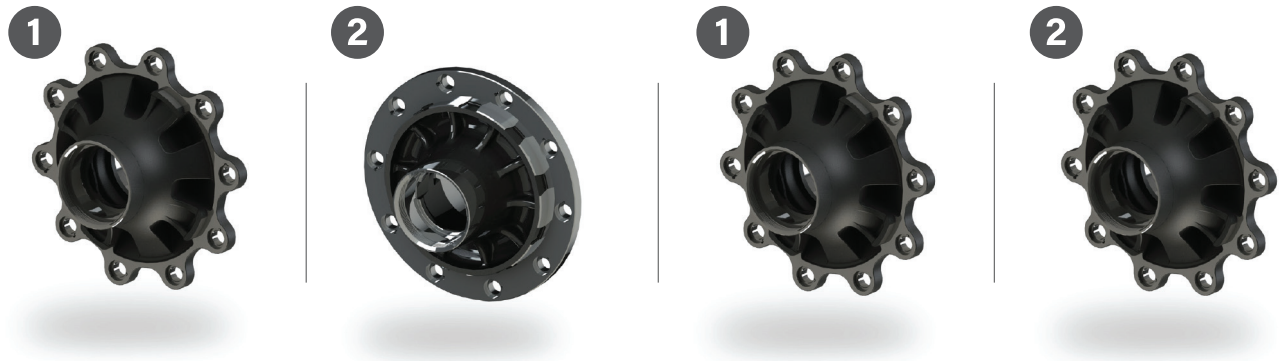

Wheel Hubs

Arabian Axles' Heavy-Duty Wheel hub are designed to be a quality, long-lasting product which contribute with the greater amount of extreme performance.

Wheel Hubs

Wheel Hubs

SN.	PART NAME	PART NO.	A	B	H	a	b	c	j	h	g	PCD	N	Ø
1	WHEEL HUB 9T	60030012	380	280	196.5	M125X3	110	130	60.5	53.5	20	335	10	22
2	WHEEL HUB 10-12T	327248320	337	290	220	M125X3	120	150	74	57	23	335	10	22
3	WHEEL HUB 14T	327248320	380	290	223	M135X3	130	170	73	60	30	335	10	22
4	WHEEL HUB 16T	327280180	380	290	285	M155X3	150	200	89	83	33	335	10	22