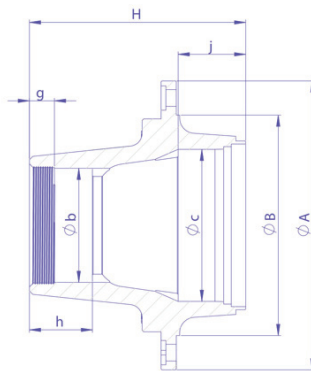

Wheel Hubs

Arabian Axles' Heavy-Duty Wheel hub are designed to be a quality, long-lasting product which contribute with the greater amount of extreme performance.

Wheel Hubs

Wheel Hubs

SN.	PART NAME	PART NO.	A	B	H	a	b	c	j	h	g	PCD	N	Ø
1	WHEEL HUB 9T	60030012	380	280	196.5	M125X3	110	130	60.5	53.5	20	335	10	22
2	WHEEL HUB 10-12T	327248320	337	290	220	M125X3	120	150	74	57	23	335	10	22
3	WHEEL HUB 14T	327248320	380	290	223	M135X3	130	170	73	60	30	335	10	22
4	WHEEL HUB 16T	327280180	380	290	285	M155X3	150	200	89	83	33	335	10	22