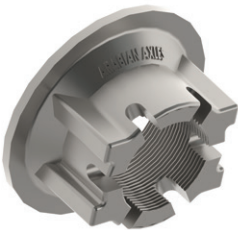

Arabian Axles

OEM & Spare Parts

Adjustable Connecting Rod

Air Suspension Hanger Bracket

AS Spring Flap

Axle Nut

Axle Split

Balancing Cradle

Bearing

Big Air Bag

Brake Shoe Assembly

Brass Bushing

Bush for Parabolic Spring

Camshaft Kit Assembly

Dust Cover

Grooved Nut

Holder Plate

Hub Cap

Impact Washer

Leaf spring

Locking Plate

Nylon ring

Parabolic Leaf spring

Rigid Connecting Rod

Shock Absorber

Sliding Support

Hex Bolt

Spring Cushion

Spring Plate

Thread Bolt Assembly

U Bolt

WB Spring Flap