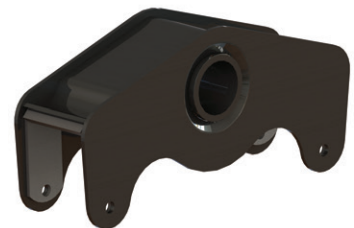

Arabian Axles

OEM & Spare Parts

Adjustable Connecting Rod

Air Suspension Hanger Bracket

AS Spring Flap

Axle Nut

Axle Split

Balancing Cradle

Bearing

Big Air Bag

Brake Shoe Assembly

Brass Bushing

Bush for Parabolic Spring

Camshaft Kit Assembly

Dust Cover

Grooved Nut

Holder Plate

Hub Cap

Impact Washer

Leaf spring

Locking Plate

Nylon ring

Parabolic Leaf spring

Rigid Connecting Rod