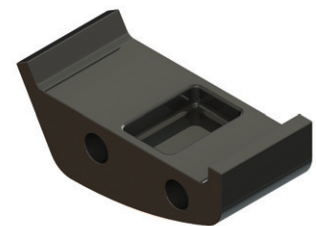

Arabian Axles

OEM & Spare Parts

Adjustable Connecting Rod

Air Suspension Hanger Bracket

AS Spring Flap

Axle Nut

Axle Split

Balancing Cradle

Bearing

Big Air Bag

Brake Shoe Assembly

Brass Bushing

Bush for Parabolic Spring

Camshaft Kit Assembly

Dust Cover

Grooved Nut

Holder Plate

Hub Cap

Impact Washer

Leaf spring

Locking Plate

Nylon ring

Parabolic Leaf spring

Rigid Connecting Rod

Shock Absorber

Sliding Support

Hex Bolt

Spring Cushion

Spring Plate

Thread Bolt Assembly

U Bolt

WB Spring Flap