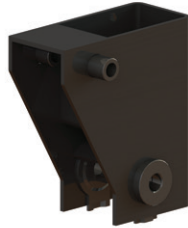

Arabian Axles

OEM & Spare Parts

Adjustable Connecting Rod

Air Suspension Hanger Bracket

AS Spring Flap

Axle Nut

Axle Split

Balancing Cradle

Bearing

Big Air Bag

Brake Shoe Assembly

Brass Bushing

Bush for Parabolic Spring

Camshaft Kit Assembly

Dust Cover

Grooved Nut

Holder Plate

Hub Cap

Impact Washer

Leaf spring

Locking Plate

Nylon ring

Parabolic Leaf spring

Rigid Connecting Rod